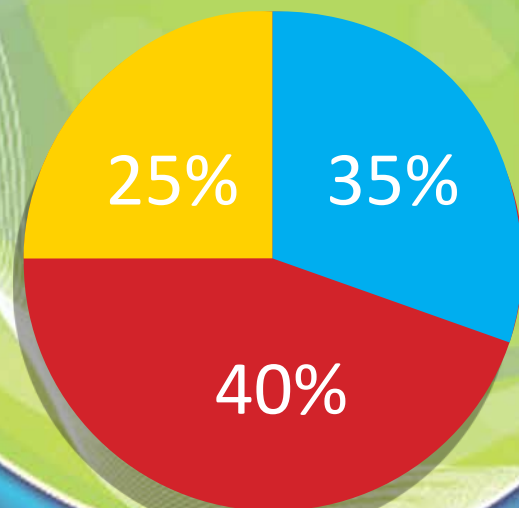

Country - wise Distribution

The Pioneering Technical Publication For Woodworking Industry In All Six GCC Countries:

Aparna Publications (India) - publishers of the largest circulating wood technology magazine **Modern Woodwork** India have launched a GULF EDITION which reaches woodworking furniture and allied enterprises in GCC Countries every quarter since January 2007. This publication has been the first of it's kind for this region.