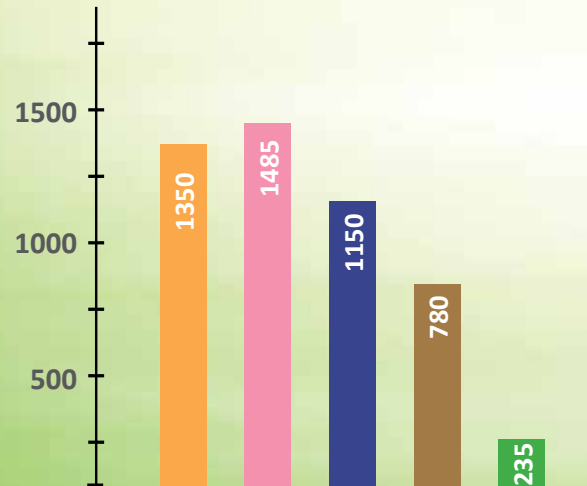

Readership Profile consists of : Architects, Interior Designers, Building Material Wholesalers, Importers of furniture raw materials, furniture factories, Joinery units,woodworking machinery & tools providers, woodworkers and door manufacturers etc :

We have a comprehensive and verified mailing list which includes all these reader categories, covering 6 GCC countries [UAE, Saudi Arabia, Kuwait, Qatar, Bahrain, Oman]

Modern Woodwork Gulf Edition

E -Editions during 2017 :

- March 2017 / June 2017 / September 2017 / December 2017
- Each E - EDITION IN PDF FORMAT will be emailed to 5000 selected, regularly updated and verified emails of prominent companies in all 6 GCC countries .
- We also upload every quarter a Mobile Compatible version of MWGE E-edition which you can download and view on your smart phone on the go.

New Launch:
We offer interactive
Digital Advertisements
which connect your
readers directly
to your Website
/ to your Videos

Distribution by category

- Furniture Manufacturers
- Architects / Interior Designers / Interior Contractors
- Wood & Woodworkers, Machinery & tools traders & importers, Wood inlay veneers, Doors / pallet manufacturers, Wooden Floors, carpentry & Flooring
- Suppliers of: MDF Plywood,Furniture finishes & Hardware, glues & Adhesives, Coating Suppliers
- Furniture Traders & Importers

Contact for details : Publisher

Aparna Publications

109, First floor, R-SQUARE, Near Mai Mangeshkar Hospital, Pune 411058, India

Tel + 91 9373901296 / +91 9595009510

editor@modernwoodworkgulfedition.com

www.modernwoodworkgulfedition.com